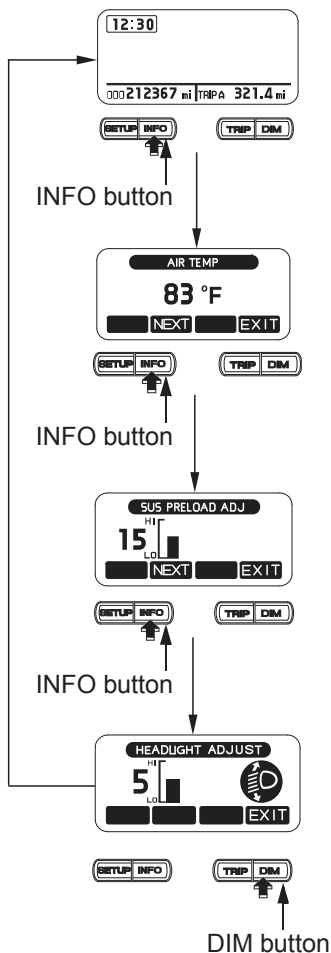

Multi Information Display

Changing the Information Display

The display changes as follows each time the INFO button is pushed.

When approximately 5 seconds pass without operating a button, the display automatically returns to the previous display.

(Models not equipped with Navigation System)