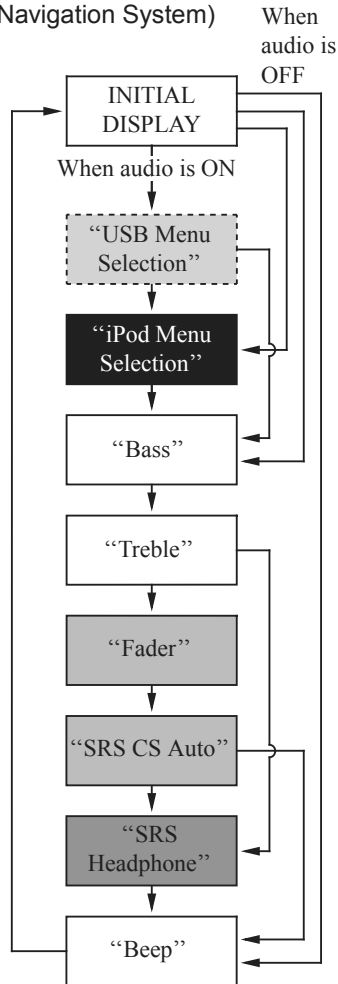

MODE Knob/Button Function

(Models not equipped with Navigation System)

(Models equipped with Navigation System)

• —————> Push the MODE Knob/Button

- When the speaker is used
- When the headset is used

- When USB flash drive is used
- When iPod® is used