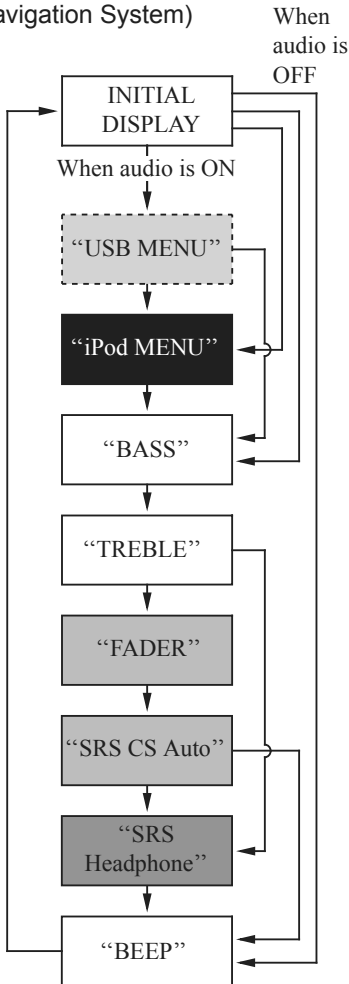

MODE Knob/Button Function

(Models not equipped with Navigation System)

(Models equipped with Navigation System)

• —————> Push the MODE Knob/Button

- When the speaker is used
- When the headset is used

- When USB flash drive is used
- When iPod® is used