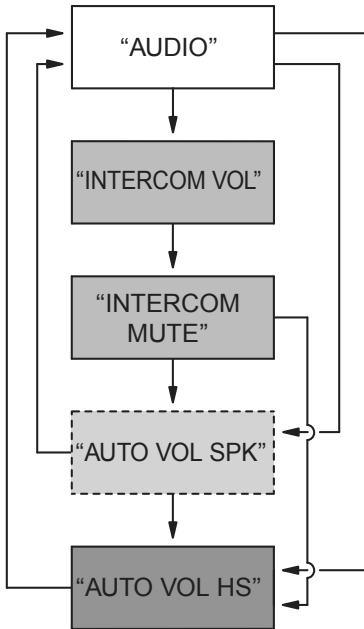

Audio Systems

VOLUME Knob/Button Function

(Models not equipped with Navigation System)

(Models equipped with Navigation System)

• —————> Push the VOLUME Knob/Button

•  When INT. COM is ON

•  When the headset is used

•  When the speaker is used

•  Vehicle equipped with Navigation System