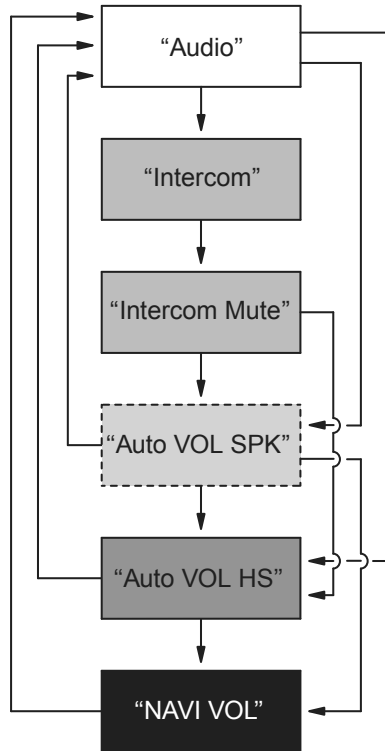

Audio Systems

VOLUME Knob/Button Function

(Models not equipped with Navigation System)

(Models equipped with Navigation System)

• —————> Push the VOLUME Knob/Button

•  When INT. COM is ON

•  When the headset is used

•  When the speaker is used

•  Vehicle equipped with Navigation System