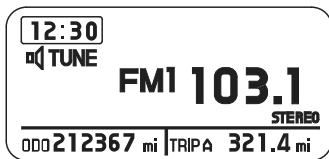

Audio Systems

System Control

To turn the audio system on – push the AUDIO button.

(Models not equipped with Navigation System)

AUDIO button

(Models equipped with Navigation System)

AUDIO button

To turn the audio system off – push and hold the AUDIO button.