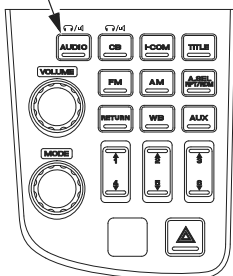

Audio Systems

System Control

To turn the audio system on – push the AUDIO button.

(Models not equipped with Navigation System)

AUDIO button

(Models equipped with Navigation System)

AUDIO button

To turn the audio system off – push and hold the AUDIO button.

CB is optional equipment. It is only indicated if installed.