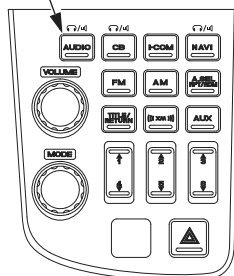

Audio Systems

System Control

To turn the audio system on – push the AUDIO button.

(Models not equipped with Navigation System)

AUDIO button

(Models equipped with Navigation System)

AUDIO button

To turn the audio system off – push and hold the AUDIO button.