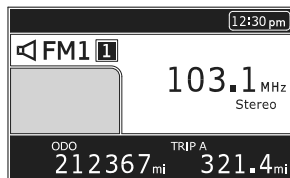

Audio Systems

System Control

To turn the audio system on – push the AUDIO button.

(Models not equipped with Navigation System)

AUDIO button

(Models equipped with Navigation System)

AUDIO button

To turn the audio system off – push and hold the AUDIO button.