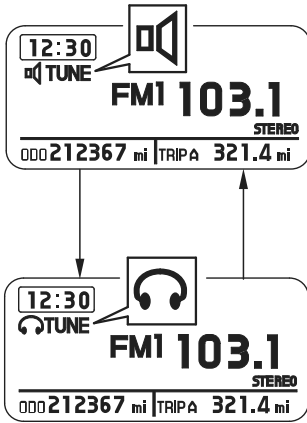

## Switch Output

When the audio system is turned on, you can switch its output between Speaker and Headset. (Headset is optional equipment.)

- Pushing the AUDIO button switches the output.

(Models not equipped with Navigation System)

(Models equipped with Navigation System)