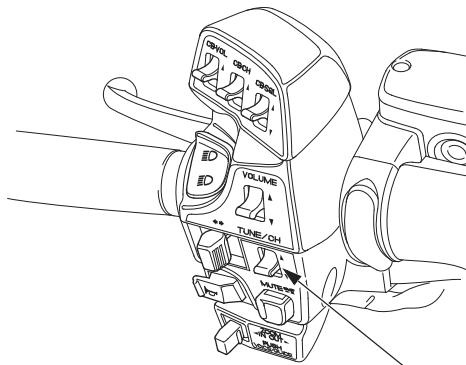

XM® Radio (USA only)

Select Channel

To select channel from XM® Channel, push the TUNE/CH lever.

To select channel from XM® Category, push and hold the TUNE/CH lever then select the category while XM® Category is displaying.

Push the TUNE/CH lever up or down and continue to hold it down until you see the desired channel.

In the channel mode, you can select all of the available channels. In the category mode, such as Jazz, Rock, Classical, etc., you can select all of the channels within that category.

You may experience periods when XM® Radio does not transmit the artist's name and song title information. If this happens, there is nothing wrong with your system.

TUNE/CH lever