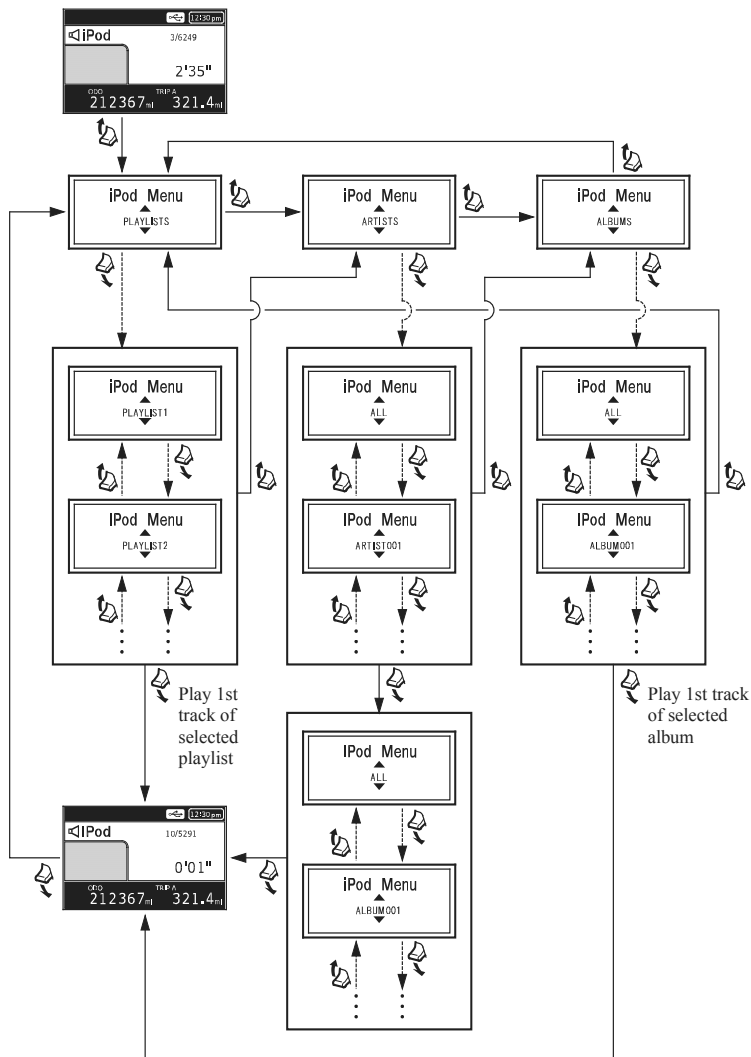

iPod®/USB Flash Drive

Illustrations are models equipped with Navigation System. Functions and flows of models not equipped with Navigation System are same as models equipped with Navigation System.

- Push the TUNE/CH lever: →
- Push and hold the TUNE/CH lever: →
- Push the TUNE/CH lever up: ↑
- Push the TUNE/CH lever down: ↓