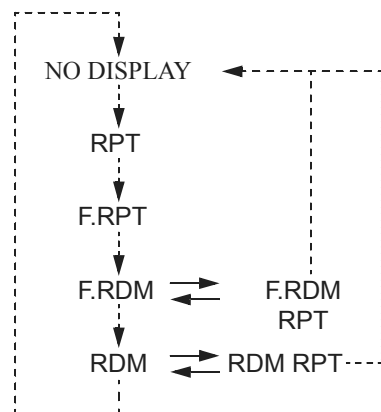

iPod[®]/USB Flash Drive

You can select repeat and random play modes when playing a file.

To select a play mode

Push the A.SEL RPT/RDM button until the desired play mode is displayed.

The display changes as follows each time the A.SEL RPT/RDM button is pushed.

(Models not equipped with Navigation System)

(Models equipped with Navigation System)

Push the A.SEL RPT/RDM button: ----->

Push and hold the A.SEL RPT/RDM button: —————>

Play Mode Menu Items

Not equipped with Navigation	Equipped with Navigation	Function
T.RPT	RPT	Repeats the current file.
F.RPT	F.RPT	Repeats all files in the current folder.
F.RDM	F.RDM	Plays all files in the current folder in random order.
A.RDM	RDM	Plays all files in random order.
FT.RPT	F.RDM RPT	Repeats current file in F.RDM play mode.
RT.RPT	RDM RPT	Repeats current file in A.RDM/RDM play mode.