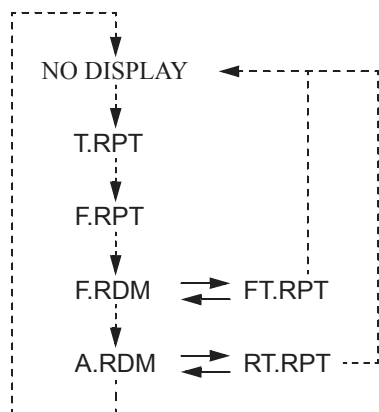

iPod[®]/USB Flash Drive

You can select repeat and random play modes when playing a file.

To select a play mode

Push the A.SEL RPT/RDM button until the desired play mode is displayed.

The display changes as follows each time the A.SEL RPT/RDM button is pushed.

(Models not equipped with Navigation System)

(Models equipped with Navigation System)

Push the A.SEL RPT/RDM button: ----->

Push and hold the A.SEL RPT/RDM button: —————>

Play Mode Menu Items

Not equipped with Navigation	Equipped with Navigation	Function
T.RPT	RPT	Repeats the current file.
F.RPT	F.RPT	Repeats all files in the current folder.
F.RDM	F.RDM	Plays all files in the current folder in random order.
A.RDM	RDM	Plays all files in random order.
FT.RPT	F.RDM RPT	Repeats current file in F.RDM play mode.
RT.RPT	RDM RPT	Repeats current file in A.RDM/RDM play mode.