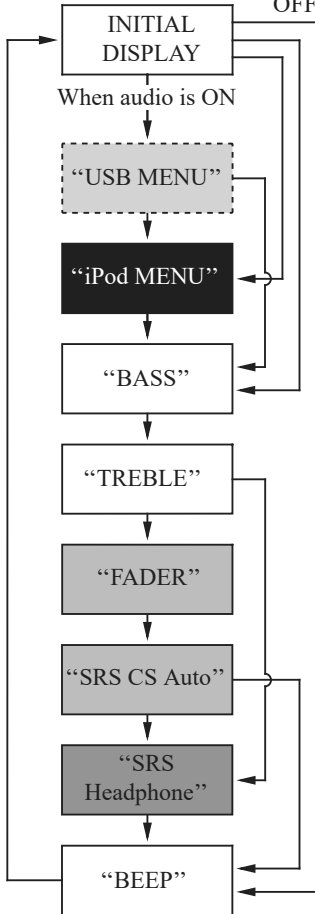

MODE Knob/Button Function

(Models not equipped with Navigation System)

When audio is OFF

(Models equipped with Navigation System)

When audio is OFF

• —————> Push the MODE Knob/Button

• When the speaker is used

• When the headset is used

• When USB flash drive is used

• When iPod® is used