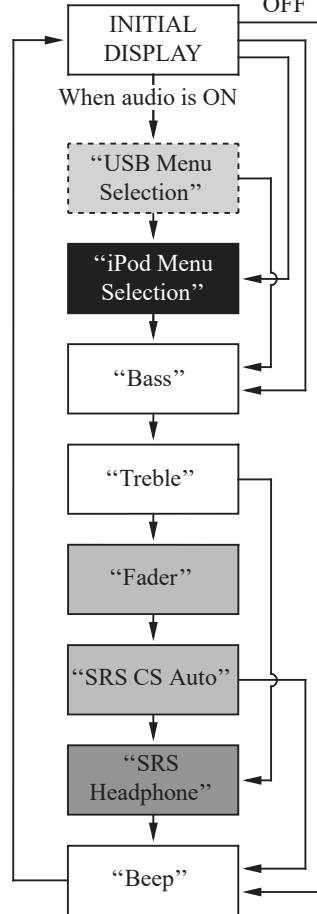

MODE Knob/Button Function

(Models not equipped with Navigation System)

When audio is OFF

(Models equipped with Navigation System)

When audio is OFF

• —————> Push the MODE Knob/Button

• When the speaker is used

• When the headset is used

• When USB flash drive is used

• When iPod® is used