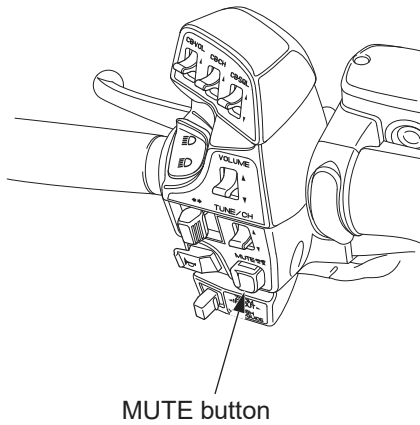

Muting

To mute the audio and navi volume – push the MUTE button.

The display will indicate “MUTE”.

To restore the original volume – push the MUTE button again to restore the original volume.

LEFT HANDLEBAR

(Models not equipped with Navigation System)

MUTE indicator

(Models equipped with Navigation System)

MUTE indicator