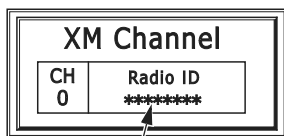

XM[®] Radio (USA only)

To get your Radio ID number, push the TUNE/CH lever until CH 0 appears in the display under channel mode (Display channel 0 at only ALL Category search mode) (page 123) or choose Menu screen on the Setup/info menu, highlight XM[®] Info and press ENT.