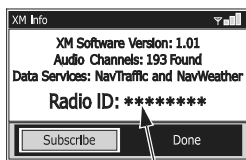

Radio ID number