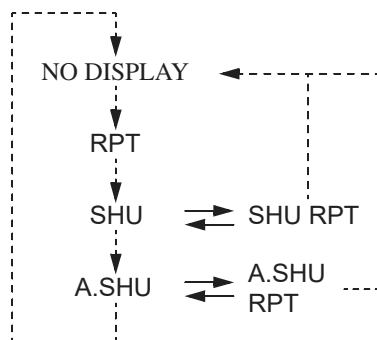

iPod[®]/USB Flash Drive

You can select repeat and random play modes when playing a file.

To select a play mode

Push the A.SEL RPT/RDM button until the desired play mode is displayed. The display changes as follows each time the A.SEL RPT/RDM button is pushed.

(Models not equipped with Navigation System)

(Models equipped with Navigation System)

Push the A.SEL RPT/RDM button: - - - - ->

Push and hold the A.SEL RPT/RDM button: ———>

Play Mode Menu Items

Not equipped with Navigation	Equipped with Navigation	Function
T.RPT	RPT	Repeats the current track.
T.RDM	SHU	Plays all available files in a selected list (playlists, artists, albums or songs) in random order.
A.RDM	A.SHU	Plays all available albums in random order.
RT.RPT	SHU RPT	Repeats current file in T.RDM/SHU play mode.
AT.RPT	A.SHU RPT	Repeats current file in A.RDM/A.SHU play mode.