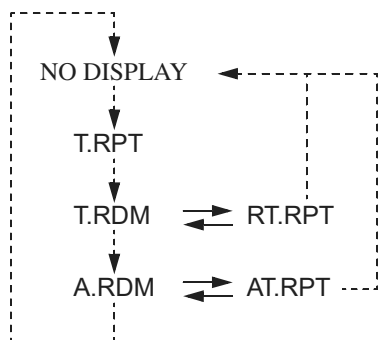

iPod[®]/USB Flash Drive

You can select repeat and random play modes when playing a file.

To select a play mode

Push the A.SEL RPT/RDM button until the desired play mode is displayed. The display changes as follows each time the A.SEL RPT/RDM button is pushed.

(Models not equipped with Navigation System)

(Models equipped with Navigation System)

Push the A.SEL RPT/RDM button: - - - - ->

Push and hold the A.SEL RPT/RDM button: ———>

Play Mode Menu Items

Not equipped with Navigation	Equipped with Navigation	Function
T.RPT	RPT	Repeats the current track.
T.RDM	SHU	Plays all available files in a selected list (playlists, artists, albums or songs) in random order.
A.RDM	A.SHU	Plays all available albums in random order.
RT.RPT	SHU RPT	Repeats current file in T.RDM/SHU play mode.
AT.RPT	A.SHU RPT	Repeats current file in A.RDM/A.SHU play mode.