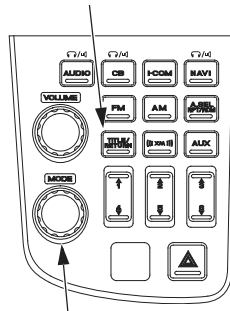

iPod[®]/USB Flash Drive

(Models not equipped with Navigation System)

RETURN button TITLE button

MODE knob/button

(Models equipped with Navigation System)

TITLE/RETURN button

MODE knob/button

You can also change or select files and folders by using TUNE/CH lever while a USB flash drive is playing files.

Push the TUNE/CH lever up to change to the next file.

Push the TUNE/CH lever down to change to the previous file.

To change the folders, push and hold the TUNE/CH lever up or down.

(Models not equipped with Navigation System)

TUNE/CH lever

(Models equipped with Navigation System)

TUNE/CH lever