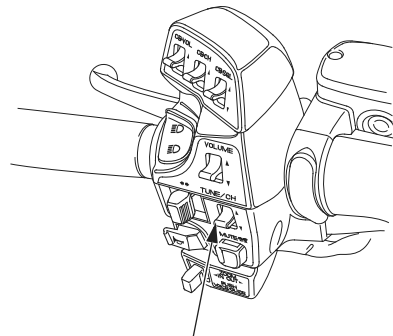

Push the TUNE/CH lever up to change to the next file.

Push the TUNE/CH lever down to change to the previous file.

To change the folders, push and hold the TUNE/CH lever up or down.

(Models not equipped with Navigation System)

TUNE/CH lever

(Models equipped with Navigation System)

TUNE/CH lever