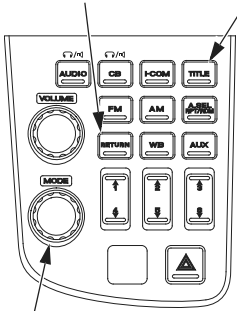

iPod[®]/USB Flash Drive

(Models not equipped with Navigation System)

RETURN button TITLE button

MODE knob/button

(Models equipped with Navigation System)

TITLE/RETURN button

MODE knob/button

You can also change or select files and folders by using TUNE/CH lever while a USB flash drive is playing files.

Push the TUNE/CH lever up to change to the next file.

Push the TUNE/CH lever down to change to the previous file.

To change the folders, push and hold the TUNE/CH lever up or down.

(Models not equipped with Navigation System)

TUNE/CH lever

(Models equipped with Navigation System)

TUNE/CH lever