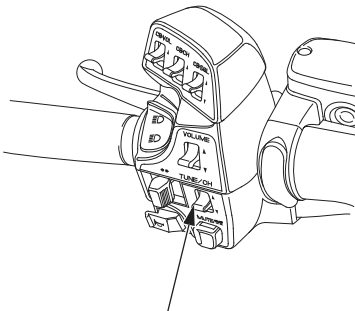

iPod[®]/USB Flash Drive

(Models not equipped with Navigation System)

RETURN button TITLE button

MODE knob/button

(Models equipped with Navigation System)

TITLE/RETURN button

MODE knob/button

You can also change or select files and folders by using TUNE/CH lever while a USB flash drive is playing files.

Push the TUNE/CH lever up to change to the next file.

Push the TUNE/CH lever down to change to the previous file.

To change the folders, push and hold the TUNE/CH lever up or down.

(Models not equipped with Navigation System)

TUNE/CH lever

(Models equipped with Navigation System)

TUNE/CH lever