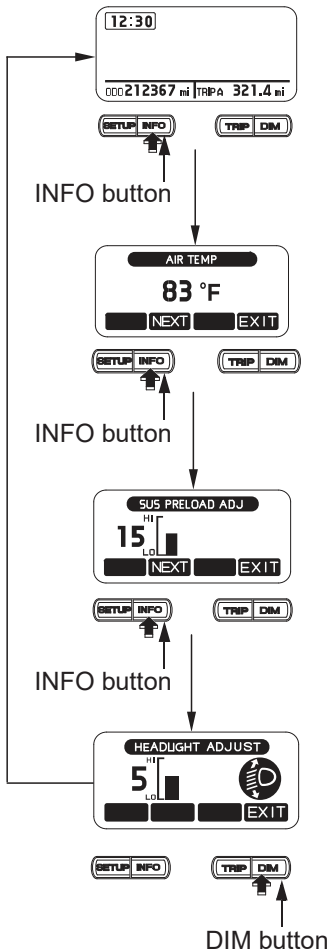

Multi Information Display

Changing the Information Display

The display changes as follows each time the INFO button is pushed.

When approximately 5 seconds pass without operating a button, the display automatically returns to the previous display.

(Models not equipped with Navigation System)