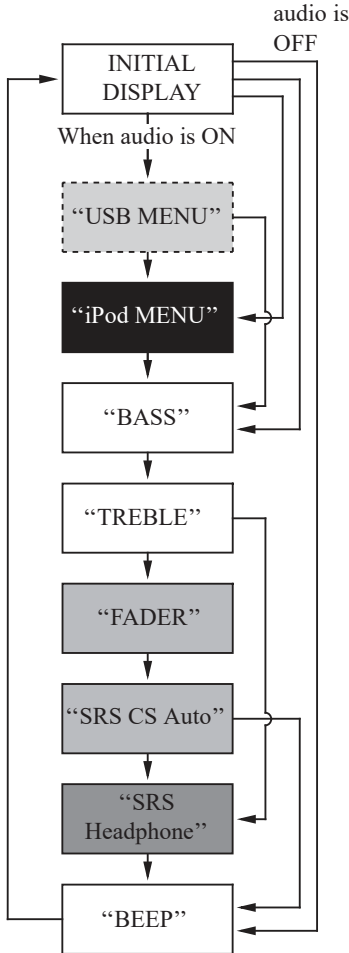

## MODE Knob/Button Function

(Models not equipped with Navigation System)

(Models equipped with Navigation System)

• —————> Push the MODE Knob/Button

•  When the speaker is used

•  When the headset is used

•  When USB flash drive is used

•  When iPod® is used