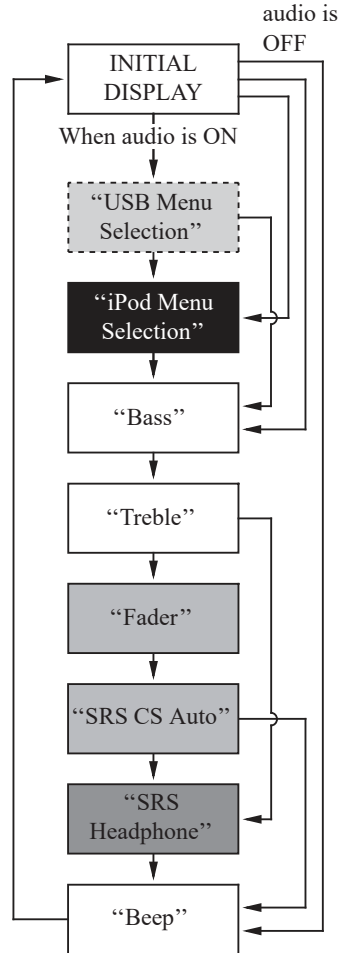

## MODE Knob/Button Function

(Models not equipped with Navigation System)

(Models equipped with Navigation System)

• —————> Push the MODE Knob/Button

•  When the speaker is used

•  When the headset is used

•  When USB flash drive is used

•  When iPod® is used