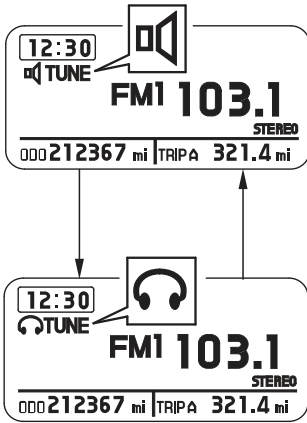

## Switch Output

When the audio system is turned on, you can switch its output between Speaker and Headset. (Headset is optional equipment.)

- Pushing the AUDIO button switches the output.

(Models not equipped with Navigation System)

(Models equipped with Navigation System)