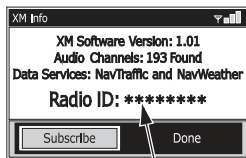

Radio ID number