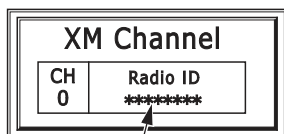

XM[®] Radio (USA only)

To get your Radio ID number, push the TUNE/CH lever until CH 0 appears in the display under channel mode (Display channel 0 at only ALL Category search mode) (page 123) or choose Menu screen on the Setup/info menu, highlight XM[®] Info and press ENT.