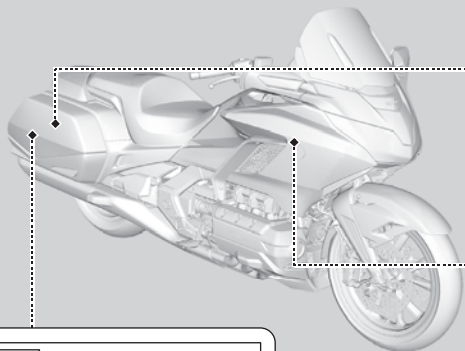

GL1800B/BD

**⚠ WARNING**

Improper loading can cause a crash and you may be seriously hurt or killed. See "Load Limits and Guidelines" in your Owner's Manual for complete instructions.

**NOTICE**

This motorcycle is equipped with a Tire Pressure Monitoring System. (TPMS) Before removing and installing the tire, See owner's manual.