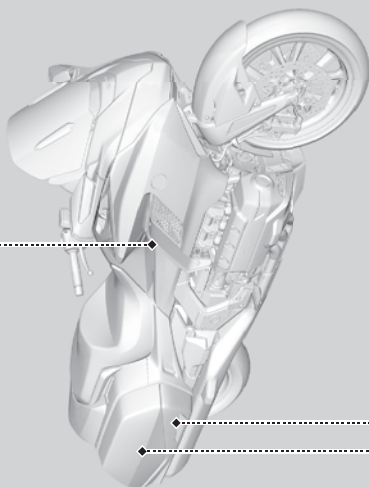

Cargo Limit  
3.0kg / 6.6lbs

CARGO LIMIT  
9.0kg / 20.0lbs

CARGO LIMIT  
2.0kg / 4.5lbs

CARGO LIMIT  
9.0kg / 20.0lbs

TIRE INFORMATION	
Cold tire pressures	kPa kg/cm <sup>2</sup> psi
Front	250 2.50 36
Rear	250 2.50 36
Up to 60kg(130lbs) load	Front 260 2.60 38
	Rear 260 2.60 38
Tire size	Front 120/70R17
	Rear 180/55R17
Min. recommend tire center tread depth	1.5mm(0.06in.)
Maximum weight capacity	200mm(7.87in.)
	19.5kg(43.1lbs)