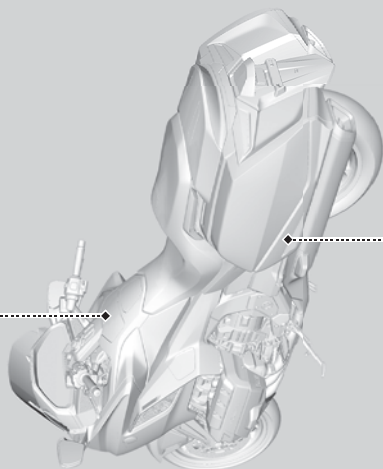

Cargo Limit  
3.0kg / 6.6lbs

CARGO LIMIT  
9.0kg / 20.0lbs

CARGO LIMIT  
2.0kg / 4.5lbs

CARGO LIMIT  
9.0kg / 20.0lbs

TIRE INFORMATION	
Cold tire pressures	kPa kg/cm <sup>2</sup> psi
Front	250 2.50 36
Rear	250 2.50 36
Up to 60kg(130lbs) load	Front 260 2.60 38
	Rear 260 2.60 38
Tire size	Front 120/70R17
	Rear 180/55R17
Min. recommend tire center tread depth	1.5mm(0.06in.)
Maximum weight capacity	200mm(7.87in.)
	19.5kg(43.1lbs)