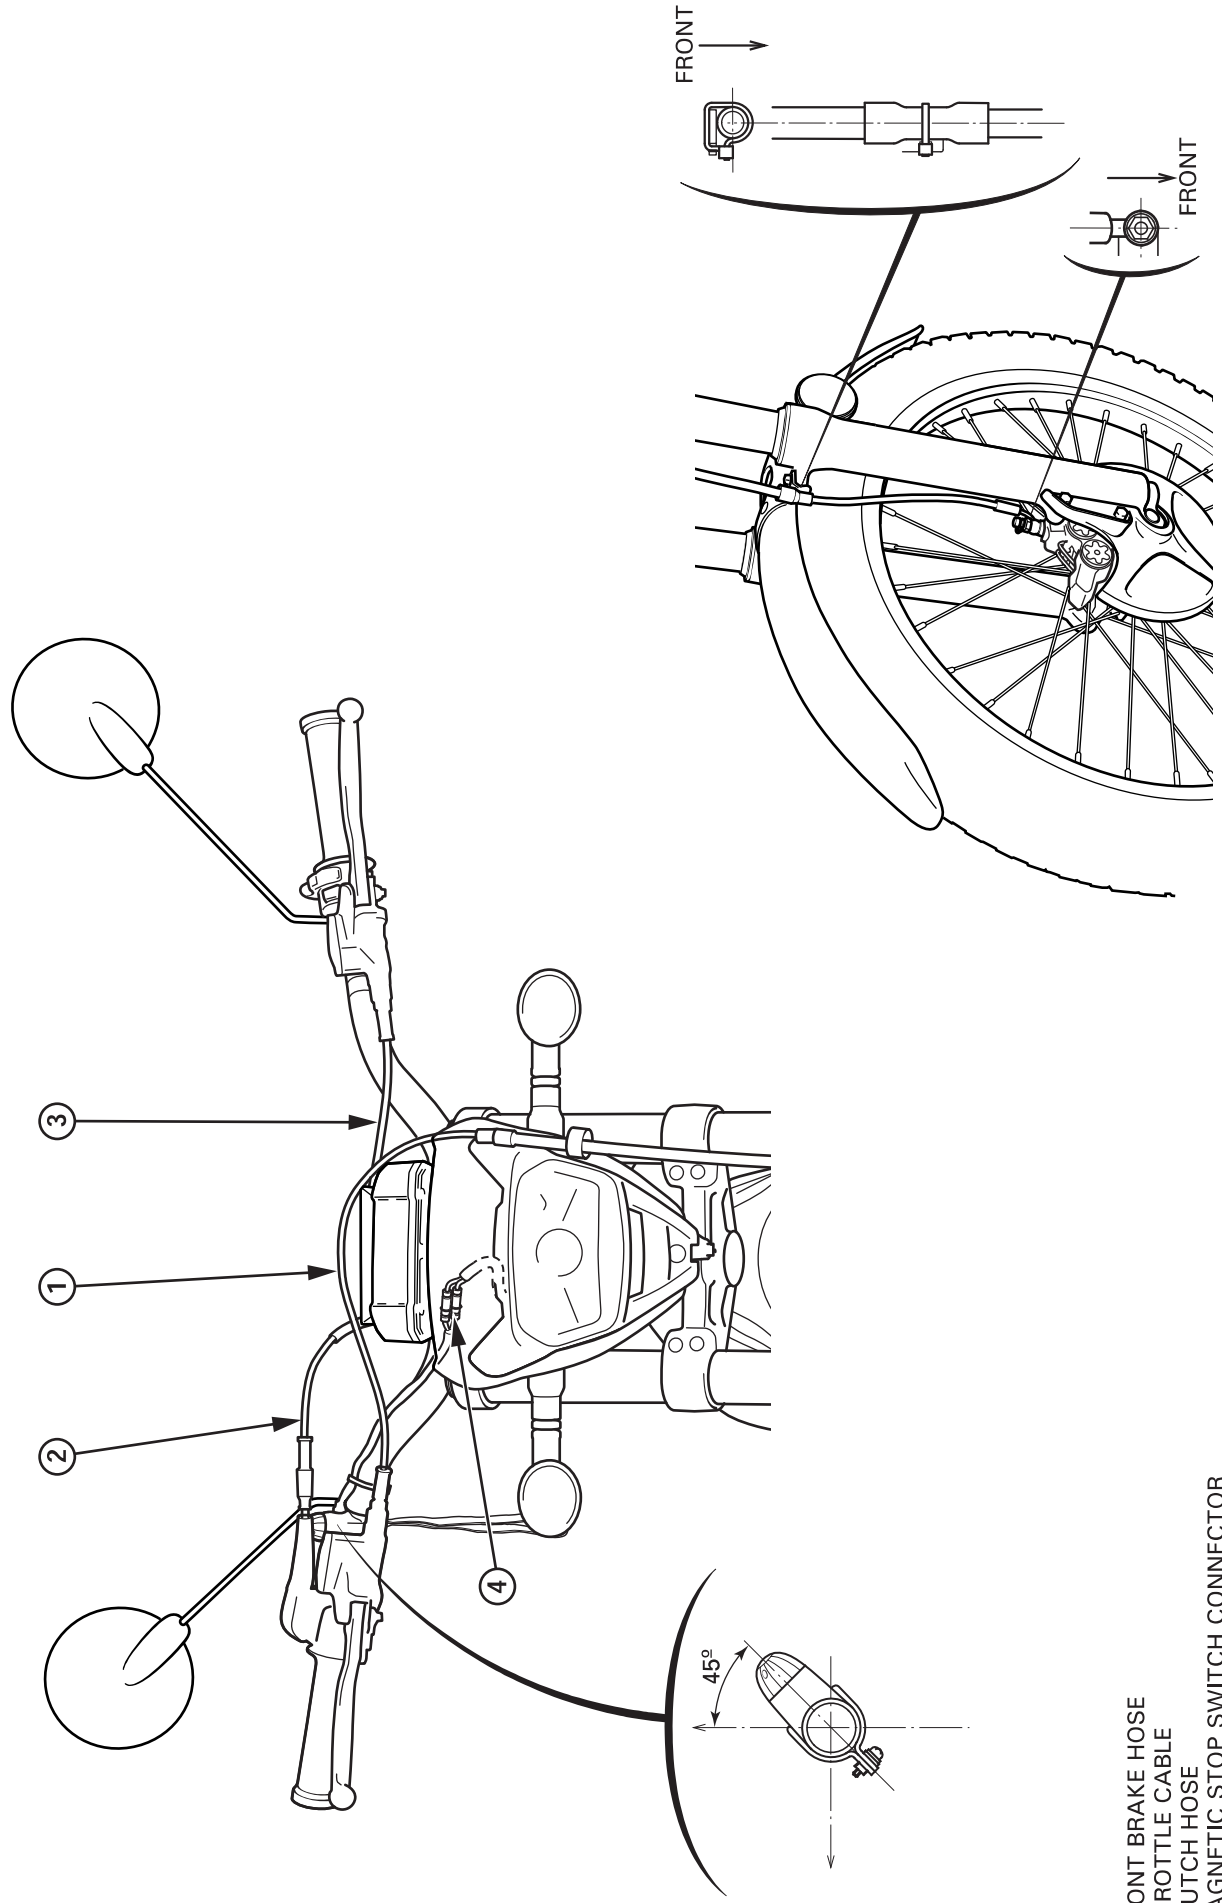

Cable & Harness Routing (2ED)

- (1) FRONT BRAKE HOSE
- (2) THROTTLE CABLE
- (3) CLUTCH HOSE
- (4) MAGNETIC STOP SWITCH CONNECTOR