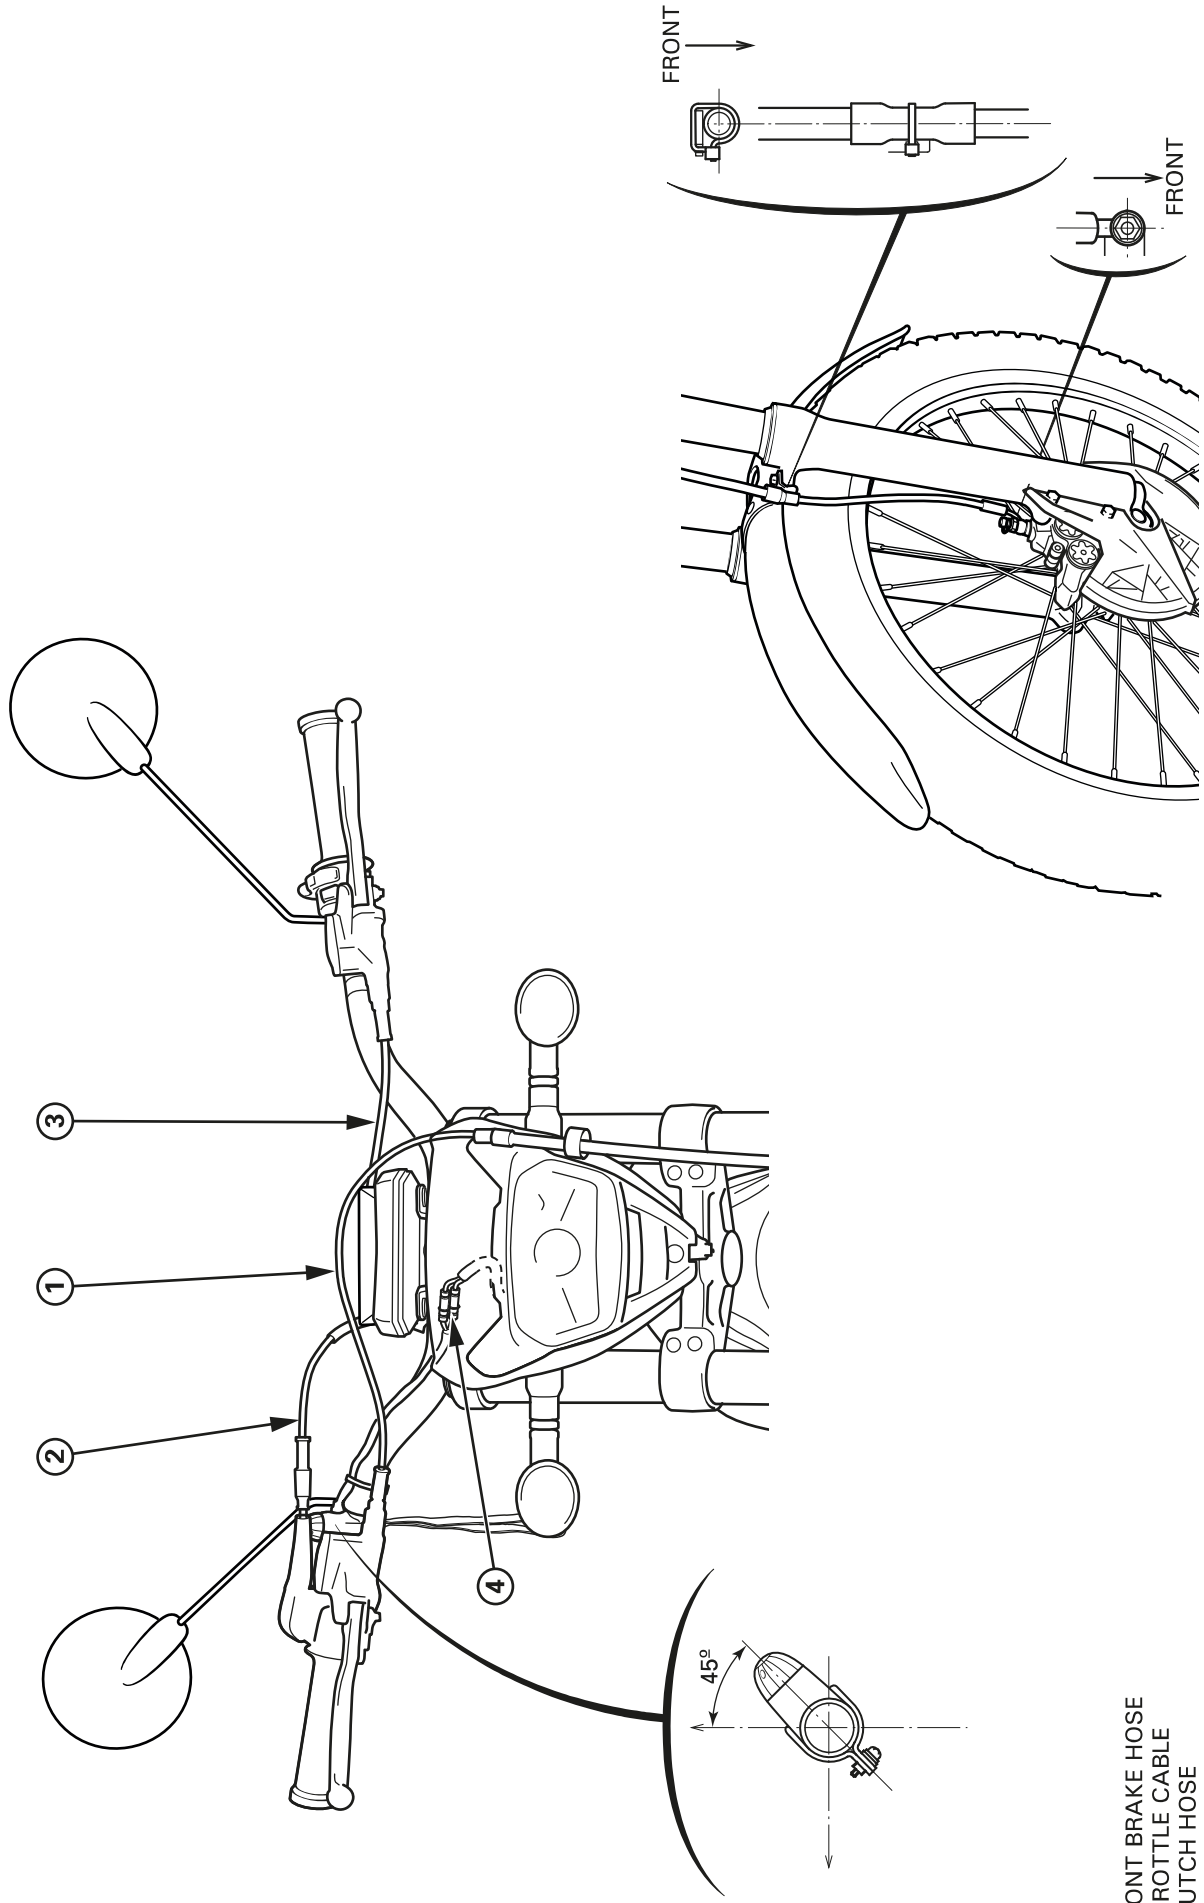

Cable & Harness Routing (2ED)

- (1) FRONT BRAKE HOSE
- (2) THROTTLE CABLE
- (3) CLUTCH HOSE
- (4) MAGNETIC STOP SWITCH CONNECTOR