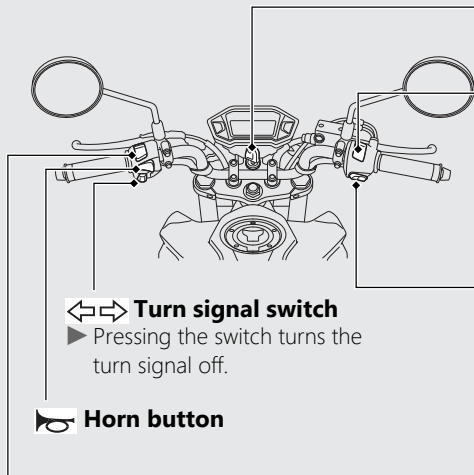

Switches

↔ Turn signal switch

▶ Pressing the switch turns the turn signal off.

📢 Horn button

Headlight dimmer switch

- ≡ D : High beam
- ≡ D : Low beam

⊗ Engine stop switch

Should normally remain in the

⊙ (Run) position.

- ▶ In an emergency, switch to the ⊗ (Stop) position (the starter motor will not operate) to stop the engine.

⚡ Start button