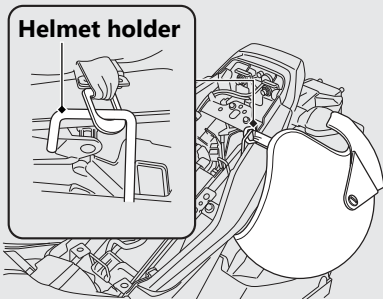

Storage Equipment

The Helmet holder is located under the seat.

► Use the helmet holder only when parked.

Removing the Seat ➔ P.57

Document bag is located underside of the seat by the rubber strap.

Canada only Tool kit is located under the seat by the rubber strap.

Rubber strap

Tool kit **Canada only**

Rubber strap

Document bag

⚠ WARNING

Riding with a helmet attached to the holder can interfere with the rear wheel or suspension and could cause a crash in which you can be seriously hurt or killed.