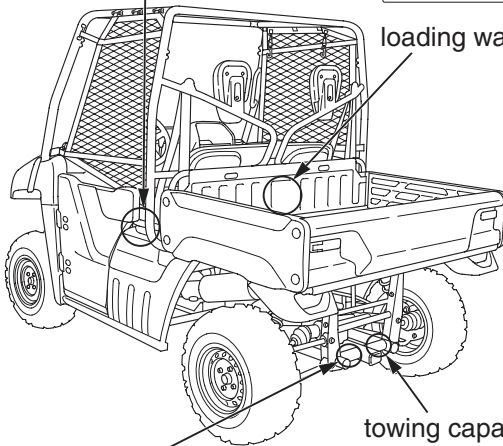

Safety Labels

WARNING	Tire Information
Driving with improper tire pressure or overly worn or damaged tires can cause loss of control and result in serious injury or death.	● Cold tire pressure Front : 10psi (70kPa) Rear : 18psi (120kPa) ● Maximum weight capacity: 1690lbs. (767kg) (Including weight of cargo, occupants, accessories, and trailer tongue load)

tire warning & tire information

WARNING
Serious injury or death can result if you ignore the following.
● Never carry passengers in the cargo bed.   ● Maximum load (1000 lbs/454 kg), Do not exceed the maximum load.   ● Keep all cargo inside the bed and as far forward, centered, and as low as possible. Secure items to prevent shifting.   ● When carrying cargo, reduce speed and allow more room to turn and stop.   ● Read the loading section in the owner's manual.

loading warning

towing capacity

towing warning

WARNING
Improper towing can result in serious injury or death.
● Don't exceed the towing capacity.   ● When towing, reduce speed, allow more room to turn and stop.   ● Read the towing section in the owner's manual

Towing Capacity
● Towing weight limit 1500 lbs. (680kg)   ● Tongue weight limit 150 lbs. (68kg)