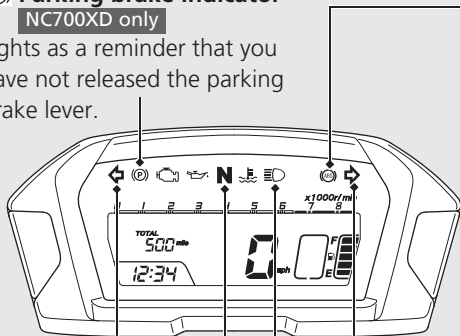

(P) Parking brake indicator
NC700XD only

Lights as a reminder that you have not released the parking brake lever.

ABS (Anti-lock Brake System) indicator
NC700XD only

Comes on when the ignition switch is turned on.

Goes off when your speed reaches approximately 6 mph (10 km/h).

If it comes on while riding:

(P112)

Left turn signal indicator

Right turn signal indicator

High beam indicator

Neutral indicator

Comes on when the transmission is in Neutral.