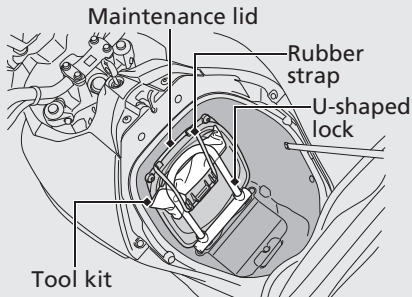

Storage Equipment *(Continued)*

Tool Kit/U-shaped Lock

The tool kit is located on the maintenance lid (in the luggage box) by the rubber strap.

There is also space to store a U-shaped lock.

- ▶ The tool kit/U-shaped lock are held in place on the maintenance lid.
- ▶ Some U-shaped locks may not fit in the compartment due to their size or design.