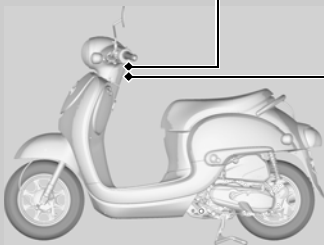

For your protection, always wear your helmet while riding.
Operator only. No passengers.
Read the owner's manual carefully.

TIRE INFORMATION

Cold tire pressures :

Front 125kPa 1.25kgf/cm² 18psi

Rear 200kPa 2.00kgf/cm² 29psi

Maximum weight capacity : 122kg (269lbs)

Tire size : Front 80/100-10 46J

Rear 80/100-10 46J

| Tire brand | Front | Rear |
|------------|--------|--------|
| CHENG SHIN | C-6161 | C-6161 |

This scooter is equipped with tubeless tires.

Maximum weight limit:

Center compartment: 10kg (22lbs)

Faining pocket: 0.5kg (1lbs)

Hook: 0.5kg (1lbs) Inner rack: 0.5kg (1lbs)

Read owner's manual.