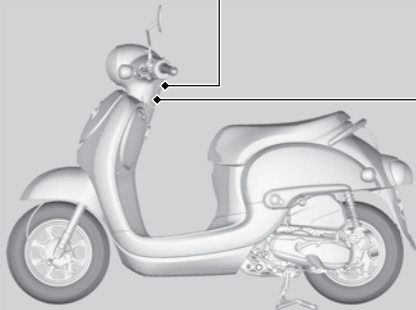

For your protection, always wear your helmet while riding.  
Operator only. No passengers.  
Read the owner's manual carefully.

### TIRE INFORMATION

Cold tire pressures :

Front 125kPa 1.25kgf/cm<sup>2</sup> 18psi

Rear 200kPa 2.00kgf/cm<sup>2</sup> 29psi

Maximum weight capacity : 122kg (269lbs)

Tire size : Front 80/100-10 46J

Rear 80/100-10 46J

Tire brand	Front	Rear
CHENG SHIN	C-6161	C-6161

This scooter is equipped with tubeless tires.

Maximum weight limit:

Center compartment: 10kg (22lbs)

Falling pocket: 0.5kg (1lbs)

Hook: 0.5kg (1lbs) Inner rack: 0.5kg (1lbs)