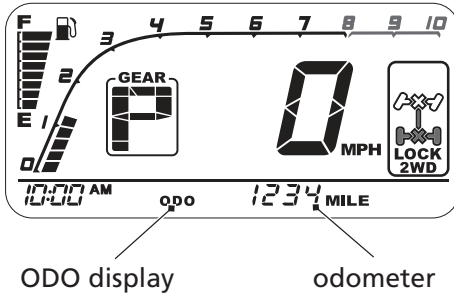

Indicators & Displays

Odometer

The odometer shows the total miles or kilometers ridden with the ODO display. The odometer locks at 999,999 when the readout exceeds 999,999.

Tripmeter

The tripmeter shows the number of miles or kilometers ridden with the TRIP display, since you last reset the tripmeter. The tripmeter returns to 0.0 when the read-out exceeds 999.9.

To reset the tripmeter, press and hold the SEL/SET switch with the display in the tripmeter mode.