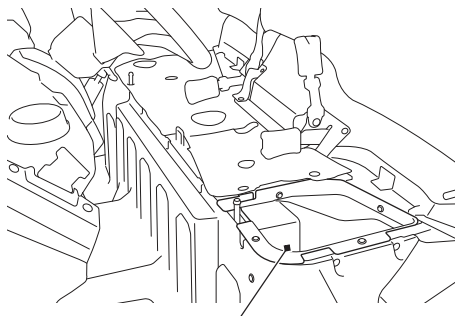

Storage Compartments

To access the under seat storage, remove the front seat (page 139).

Cargo should not exceed:

25 lb (11.4 kg)

UNDER SEAT

under seat storage

The under seat storage is equipped with a drain plug. When driving through water, the plug should be installed to help prevent water from entering through the bottom of the storage area.

The under seat storage is not waterproof. Do not place items that could be damaged by water in the under seat storage.

If water does accumulate, the drain plug can be removed to allow for water removal. (Include picture of drain plug)