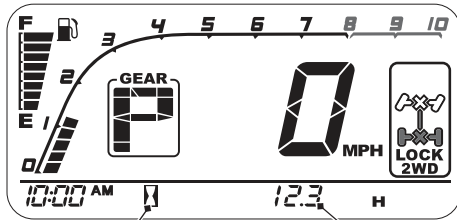

Indicators & Displays

Hourmeter

The hourmeter display shows accumulated hours while the ignition is ON (q). The hourmeter locks at 99,999.9 when the readout exceeds 99,999.9.

hourmeter display

hourmeter