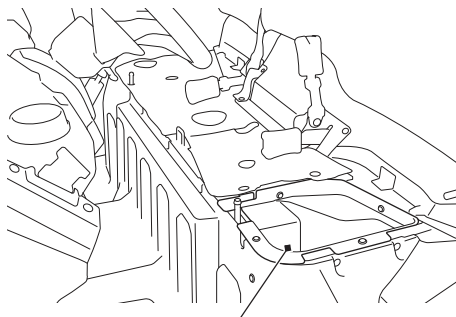

Storage Compartments

To access the under seat storage, remove the front seat (page 139).

Cargo should not exceed:

25 lb (11.4 kg)

UNDER SEAT

under seat storage

The under seat storage is equipped with a drain plug. When driving through water, the plug should be installed to help prevent water from entering through the bottom of the storage area.

The under seat storage is not waterproof. Do not place items that could be damaged by water in the under seat storage.

If water does accumulate, the drain plug can be removed to allow for water removal. (Include picture of drain plug)