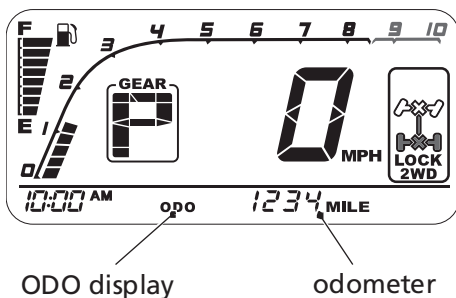

Indicators & Displays

Odometer

The odometer shows the total miles or kilometers ridden with the ODO display. The odometer locks at 999,999 when the readout exceeds 999,999.

Tripmeter

The tripmeter shows the number of miles or kilometers ridden with the TRIP display, since you last reset the tripmeter. The tripmeter returns to 0.0 when the readout exceeds 999.9.

To reset the tripmeter, press and hold the SEL/SET switch with the display in the tripmeter mode.