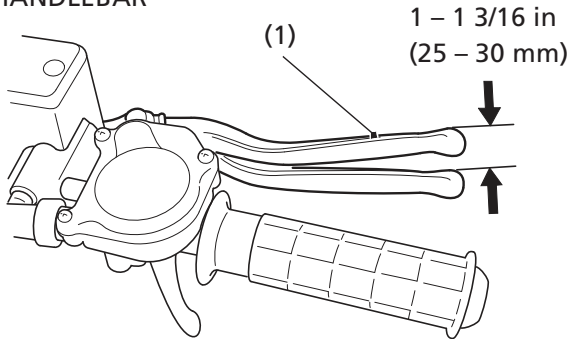

Front Brake Lever Freeplay & Shoe Lining Clearance

RIGHT HANDLEBAR

(1) front brake lever

1. Measure the distance the brake lever moves before the brakes start to take hold. Freeplay, measured at the tip of the front brake lever (1) should be:

1 - 1 3/16 in (25 - 30 mm)

(cont'd)