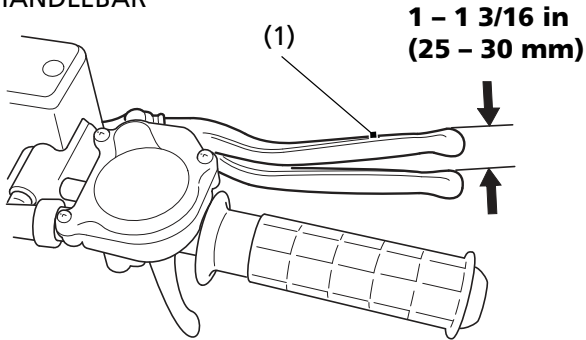

Front Brake Lever Freeplay & Shoe Lining Clearance

RIGHT HANDLEBAR

(1) front brake lever

1. Measure the distance the brake lever moves before the brakes start to take hold. Freeplay, measured at the tip of the front brake lever (1) should be:
1 - 1 ³/₁₆ in (25 - 30 mm)