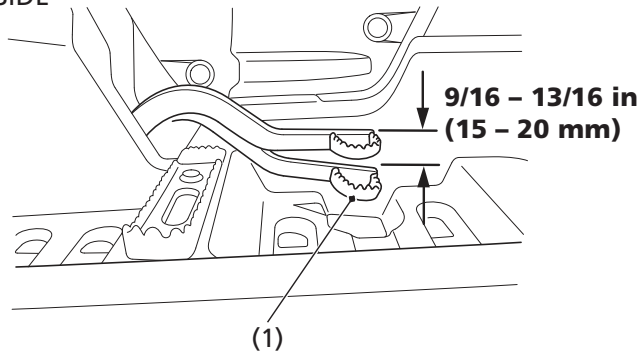

## Rear Brake Pedal Freeplay

RIGHT SIDE

(1) rear brake pedal

### Inspection

Measure the distance the rear brake pedal (1) moves before the brake starts to take hold. Freeplay, measurement at the tip of the end of the pedal, should be:

**9/16 – 13/16 in (15 – 20 mm)**

If necessary, adjust to the specified range.