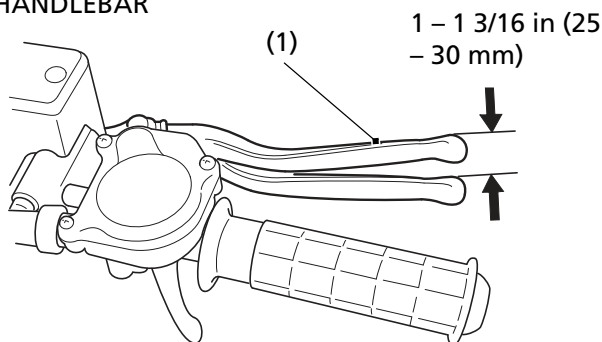

## Front Brake Lever Freeplay & Shoe Lining Clearance

RIGHT HANDLEBAR

(1) front brake lever

1. Measure the distance the brake lever moves before the brakes start to take hold. Freeplay, measured at the tip of the front brake lever (1) should be:

1 - 1 3/16 in (25 - 30 mm)

(cont'd)