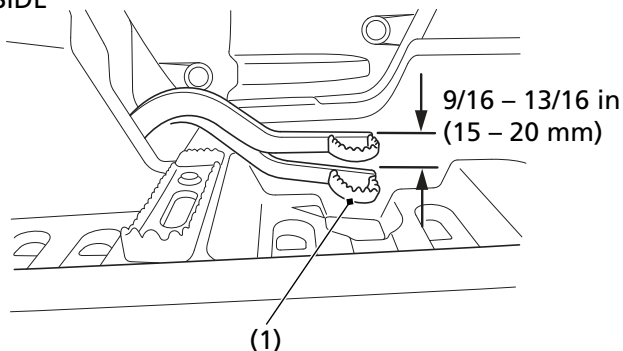

Rear Brake Pedal Freeplay

RIGHT SIDE

(1) rear brake pedal

Inspection

Measure the distance the rear brake pedal (1) moves before the brake starts to take hold. Freeplay, measurement at the tip of the end of the pedal, should be:

9/16 – 13/16 in (15 – 20 mm)

If necessary, adjust to the specified range.