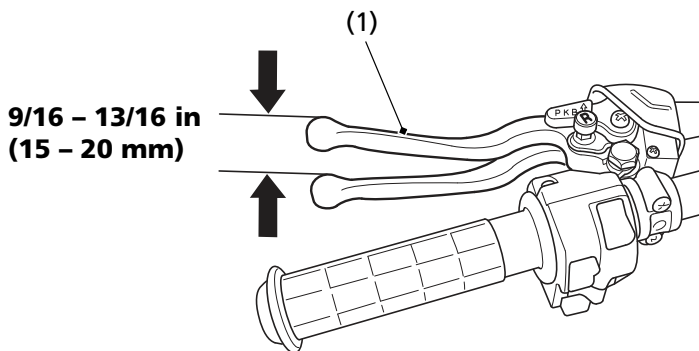

## Rear Brake Lever Freeplay

LEFT HANDLEBAR

(1) rear brake lever/parking brake lever

### Inspection

Measure the distance the rear brake lever/parking brake lever (1) moves before the brake starts to take hold. Freeplay, (measurement at the tip of the end of the brake lever), should be:

**9/16 - 13/16 in (15 - 20 mm)**

If necessary, adjust to the specified range.