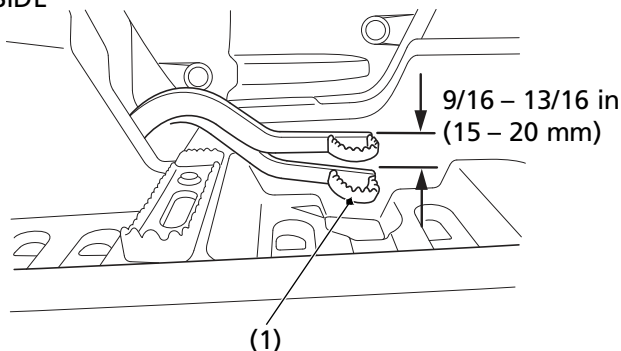

Rear Brake Pedal Freeplay

RIGHT SIDE

(1) rear brake pedal

Inspection

Measure the distance the rear brake pedal (1) moves before the brake starts to take hold. Freeplay, measurement at the tip of the end of the pedal, should be:

9/16 – 13/16 in (15 – 20 mm)

If necessary, adjust to the specified range.