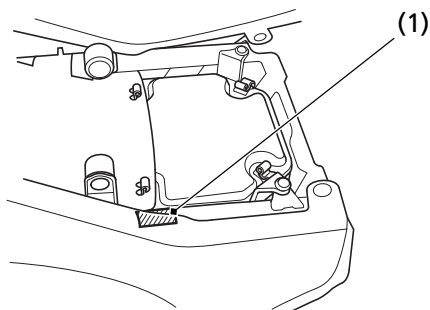

Vehicle Identification

Color Label & Code

The color label (1) is attached to the frame under the seat. Remove the seat ([page 86](#)) to check the label.

The color code is helpful when ordering replacement parts. You may record the color and code in the Quick Reference section at the rear of this manual.

UNDER SEAT

(1) color label