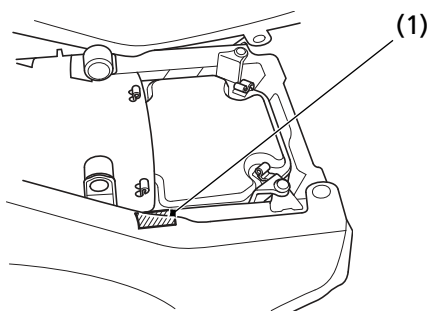

## Color Label & Code

The color label (1) is attached to the frame under the seat. Remove the seat (page 87) to check the label.

The color code is helpful when ordering replacement parts. You may record the color and code in the Quick Reference section at the rear of this manual.

### UNDER SEAT

(1) color label