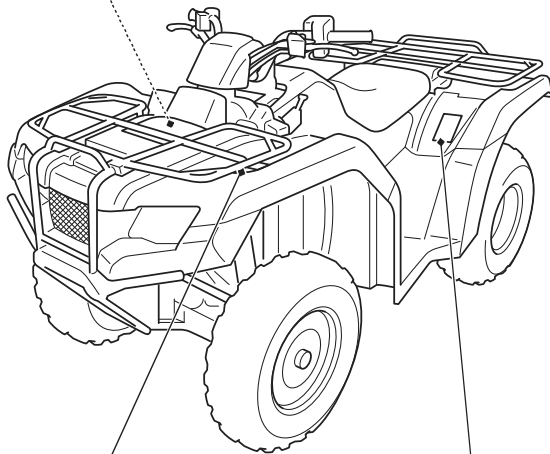

Safety Labels

⚠ WARNING

Overloading this ATV or carrying cargo improperly can change handling, stability and braking performance and can lead to an accident.

Never exceed the maximum front cargo limit of : 66 lbs (30 kg).

Refer to instructions in the Owner's Manual.

⚠ WARNING

Improper tire pressure or overloading can cause loss of control.
Loss of control can result in severe injury or death.

- Cold tire pressure :
Front : 4.4psi (30kPa)
Rear : 4.4psi (30kPa)
- Maximum weight capacity : 485lbs. (220kg)