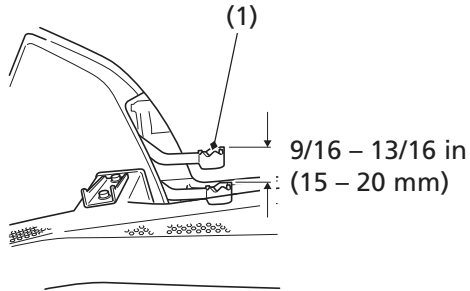

Rear Brake Pedal Freeplay

RIGHT SIDE

(1) rear brake pedal

Inspection

Measure the distance the rear brake pedal (1) moves before the brake starts to take hold. Freeplay, measurement at the tip of the end of the pedal, should be:

9/16 – 13/16 in (15 – 20 mm)

If necessary, adjust to the specified range.