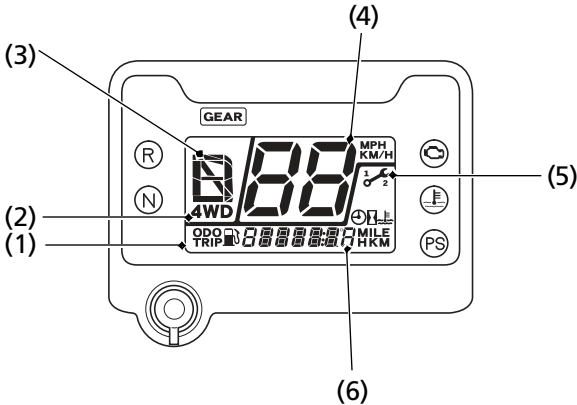

Indicators & Displays

Multi-function Display

The multi-function display (1) includes the following functions:

- | | |
|------------------------------|---------------------------|
| 4WD indicator | Digital clock |
| Gear position indicator | Odometer |
| Maintenance minder indicator | Tripmeter |
| Speedometer | Coolant temperature gauge |
| Fuel gauge | Hourmeter |
| | Maintenance tripmeter |
| | Maintenance hourmeter |

- | | |
|-----------------------------|---|
| (1) multi-function display | (5) maintenance minder indicator |
| (2) 4WD indicator | (6) fuel gauge/digital clock/odometer/tripmeter/coolant temperature gauge/hourmeter/maintenance tripmeter/maintenance hourmeter |
| (3) gear position indicator | |
| (4) speedometer | |