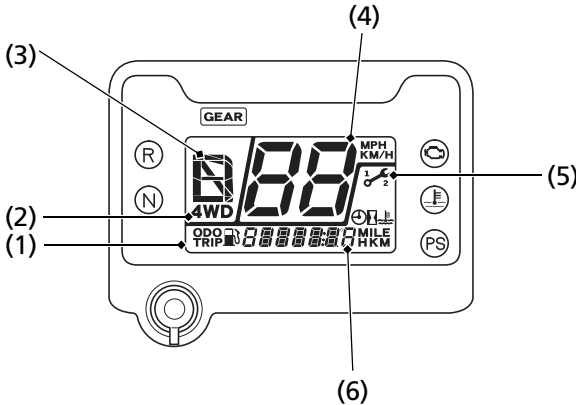

Indicators & Displays

Multi-function Display

The multi-function display (1) includes the following functions:

- | | |
|------------------------------|---------------------------|
| 4WD indicator | Digital clock |
| Gear position indicator | Odometer |
| Maintenance minder indicator | Tripmeter |
| Speedometer | Coolant temperature gauge |
| Fuel gauge | Hourmeter |
| | Maintenance tripmeter |
| | Maintenance hourmeter |

- | | |
|-----------------------------|---|
| (1) multi-function display | (5) maintenance minder indicator |
| (2) 4WD indicator | (6) fuel gauge/digital clock/odometer/tripmeter/coolant temperature gauge/hourmeter/maintenance tripmeter/maintenance hourmeter |
| (3) gear position indicator | |
| (4) speedometer | |