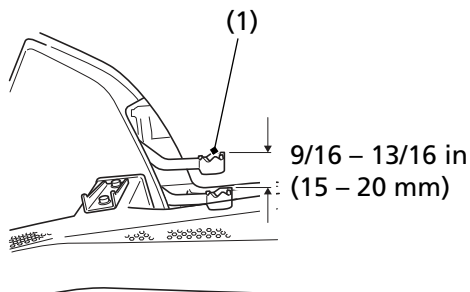

Rear Brake Pedal Freeplay

RIGHT SIDE

(1) rear brake pedal

Inspection

Measure the distance the rear brake pedal (1) moves before the brake starts to take hold. Freeplay, measurement at the tip of the end of the pedal, should be:

9/16 - 13/16 in (15 - 20 mm)

If necessary, adjust to the specified range.