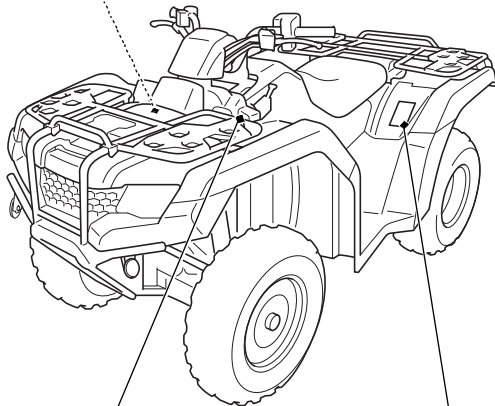

Safety Labels

⚠ WARNING

Overloading this ATV or carrying cargo improperly can change handling, stability and braking performance and can lead to an accident.

Never exceed the maximum front cargo limit of : 66 lbs (30 kg).

Refer to instructions in the Owner's Manual.

⚠ WARNING

Improper tire pressure or overloading can cause loss of control.

Loss of control can result in severe injury or death.

- Cold tire pressure :
 - Front : 4.4psi (30kPa)
 - Rear : 4.4psi (30kPa)
- Maximum weight capacity : 485lbs. (220kg)