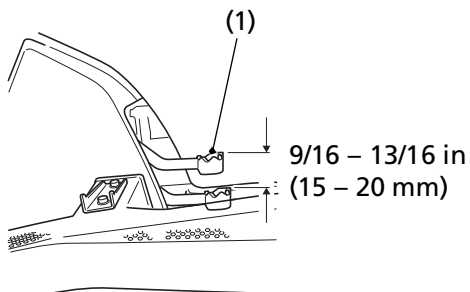

Brakes

Rear Brake Pedal Freeplay

RIGHT SIDE

(1) rear brake pedal

Inspection

Measure the distance the rear brake pedal (1) moves before the brake starts to take hold. Freeplay, measurement at the tip of the end of the pedal, should be:

9/16 – 13/16 in (15 – 20 mm)

If necessary, adjust to the specified range.