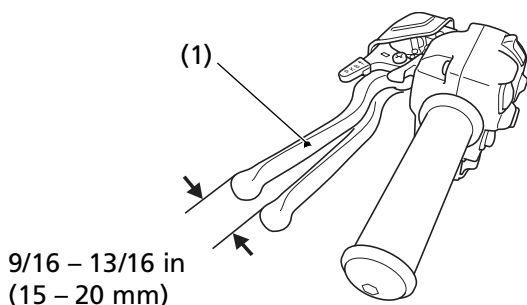

Brakes

Rear Brake Lever Freeplay

LEFT HANDLEBAR

(1) rear brake lever/parking brake lever

Inspection

Measure the distance the rear brake lever/parking brake lever (1) moves before the brake starts to take hold. Freeplay (measurement at the tip of the end of the brake lever) should be:

9/16 – 13/16 in (15 – 20 mm)

If necessary, adjust to the specified range.